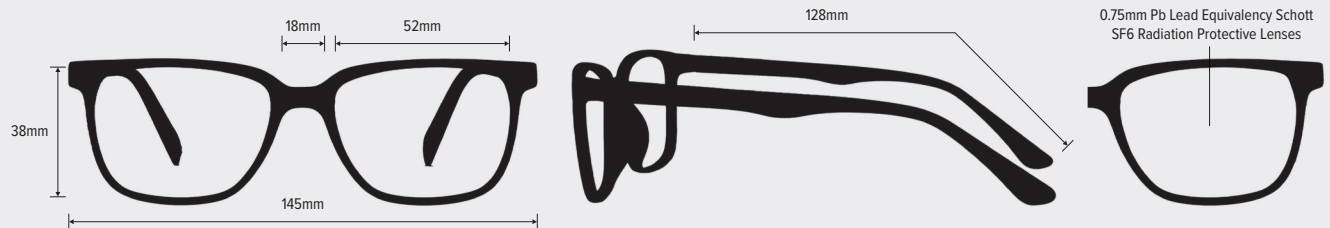

# MODEL 20020

SKU: GL20020

## FRAME INFORMATION

The GL20020 feature high quality, distortion-free SF-6 Schott glass radiation reducing lenses with 0.75mm Pb lead equivalency protection. These lead glasses also provide 0.50mm Pb lead equivalency lateral protection, have clear CE Certified Lens and weigh 81g. This frame is available with prescription and features rubberised temple bars and integrated side shields. Available in clear blue.

## SPECIFICATION

<b>Size:</b>	52-18-128
<b>Weight:</b>	80.6g
<b>Protection level:</b>	0.75mm Pb front 0.50mm Pb side
<b>Colour:</b>	Clear Blue
<b>Material:</b>	Plastic
<b>Shape:</b>	Rectangular
<b>Prescription Available:</b>	Yes