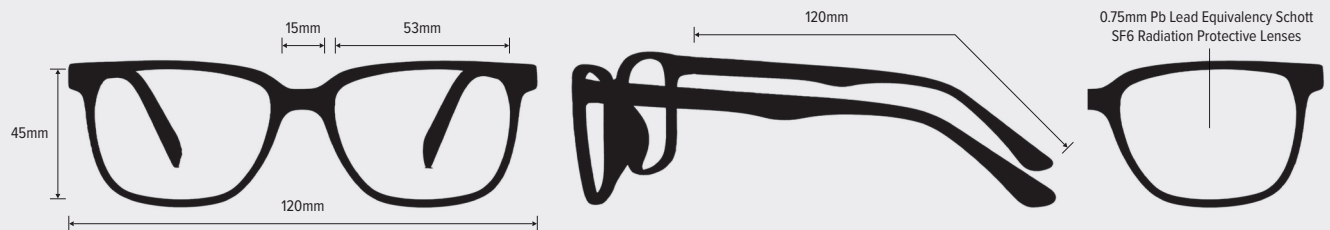

# MODEL 52

SKU: GLWR

## FRAME INFORMATION

The GLWR feature high quality, distortion-free SF-6 Schott glass radiation reducing lenses with 0.75mm Pb lead equivalency protection. These lead glasses also provide 0.50mm Pb lead equivalency lateral protection, have clear CE Certified Lens and weigh 90g. This frame is available with prescription and features adjustable nose pads and integrated side shields. Available in black, tortoise, and blue.

## SPECIFICATION

<b>Size:</b>	53-15-120
<b>Weight:</b>	90g
<b>Protection level:</b>	0.75mm Pb front 0.75mm Pb side
<b>Colour:</b>	Black, Blue and Tortoise
<b>Material:</b>	Plastic
<b>Shape:</b>	Rectangular
<b>Prescription Available:</b>	Yes