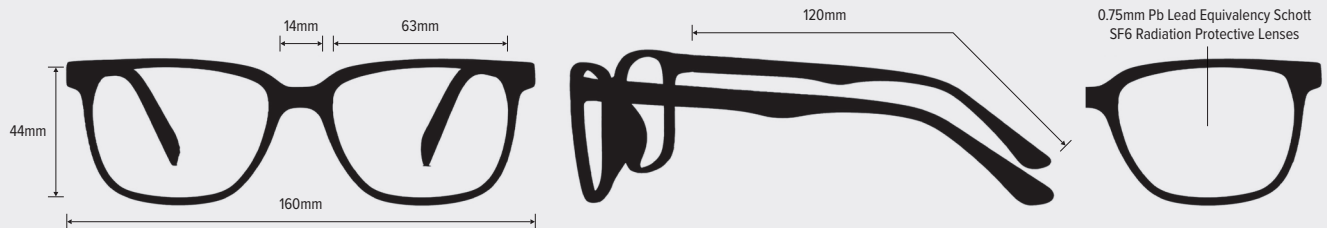

# MODEL 9388

SKU: GL9388

## FRAME INFORMATION

The GL9388 feature high quality, distortion-free SF-6 Schott glass radiation reducing lenses with 0.75mm Pb lead equivalency protection. These lead glasses also provide 0.50mm Pb lead equivalency lateral protection, have clear CE Certified Lens and weigh 73g. This frame is available with prescription and features adjustable temples and permanent side shields. Available in black.

## SPECIFICATION

<b>Size:</b>	63-14-120
<b>Weight:</b>	73g
<b>Protection level:</b>	0.75mm Pb front 0.50mm Pb side
<b>Colour:</b>	Black
<b>Material:</b>	Plastic
<b>Shape:</b>	Oversized
<b>Prescription Available:</b>	Yes