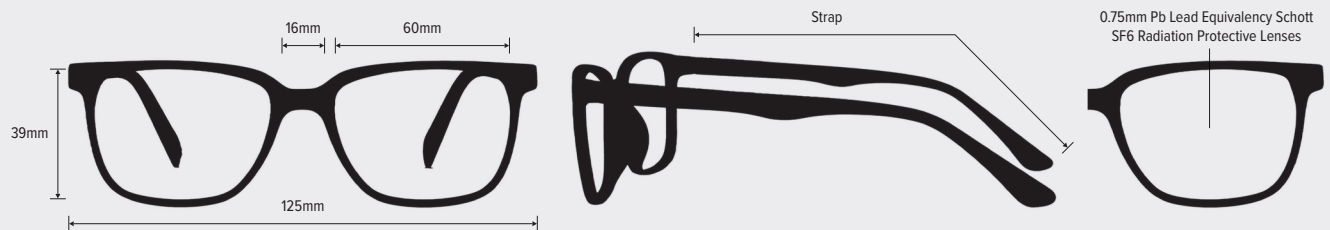

MODEL RK2

SKU: GLRK2

FRAME INFORMATION

The GLRK2 goggles feature high quality, distortion-free SF-6 Schott glass radiation reducing lenses with 0.75mm Pb lead equivalency protection, have clear CE Certified Lens and weigh 85g. This frame is available with prescription and features foam eyecup and strap. Available in black.

SPECIFICATION

Size: 60-16-STRAP

Weight: 85g

Protection level: 0.75mm Pb

Colour: Black

Material: Plastic

Shape: Goggles

Prescription Available: Yes