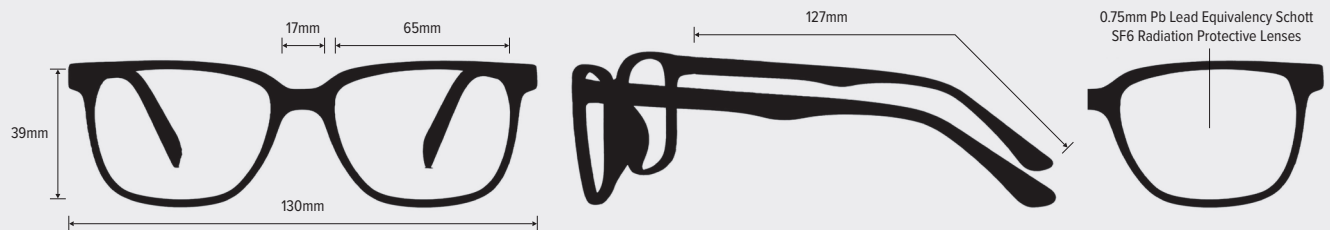

MODEL TP280

SKU: TP280

FRAME INFORMATION

The TP280 feature high quality, distortion-free SF-6 Schott glass radiation reducing lenses with 0.75mm Pb lead equivalency protection, have clear CE Certified Lens and weigh 87g. This non-prescription frame features rubberised nose pad and temple bars. Available in black with camo.

SPECIFICATION

Size: 65-17-127

Weight: 87g

Protection level: 0.75mm Pb

Colour: Black with Camo

Material: Plastic

Shape: Wrap Around

Prescription Available: No