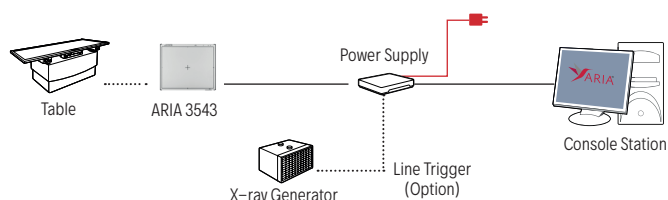

DR ARIA 3543_EN v. 2018.10_Rev.01

ARIA 3543 DR CONFIGURATION

Ethernet Interface 1.000 Base - T with RJ45

Configuration 1

Wireless Interface IEEE 802.11n(2.4GHz/5GHz) Dual bandwidth

Configuration 2

CONTACT US FOR A FREE DEMO