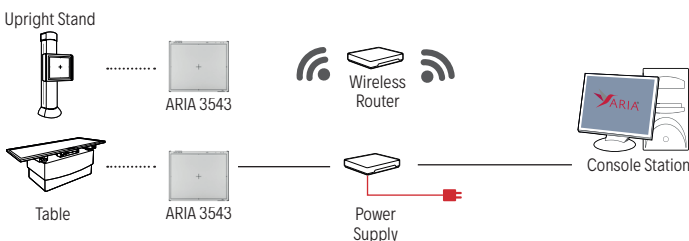

DR ARIA 3543_EN v. 2018.10_Rev.01

ARIA 3543 DR CONFIGURATION

Ethernet Interface 1.000 Base - T with RJ45

Configuration 1

Wireless Interface IEEE 802.11n(2.4GHz/5GHz) Dual bandwidth

Configuration 2

CONTACT US FOR A FREE DEMO